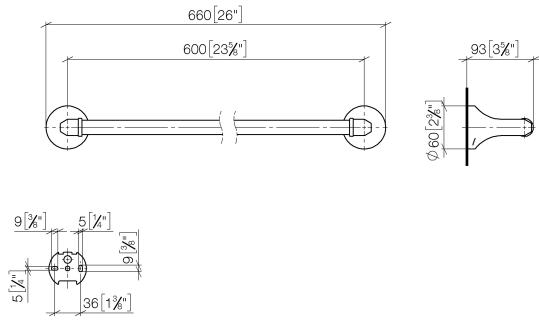

83 060 361

- gauge 600 mm
- width 660mm
- height 60 mm
- rosette Ø 60 mm
- 90mm projection

	Chrome	83 060 361-00
	Brushed Platinum	83 060 361-06
	Platinum	83 060 361-08
	Durabronze (23kt Gold)	83 060 361-09
	Brushed Durabronze (23kt Gold)	83 060 361-28
	Brushed Dark Platinum	83 060 361-99

**Recommended miscellaneous**

**MADISON Mounting for towel bar/tumbler mounting on two sides -** 12 358 970 90  
 •for towel bar mounting plus towel bar mounting on back.

83 060 361

mm [inches]

83 060 361

Spare parts list

No.	Item Number	Name	Quantity used	Delivery time
1	05 17 97 507 00 90	fixing set	2	2
2	04 31 11 140 00 90	pin	2	2